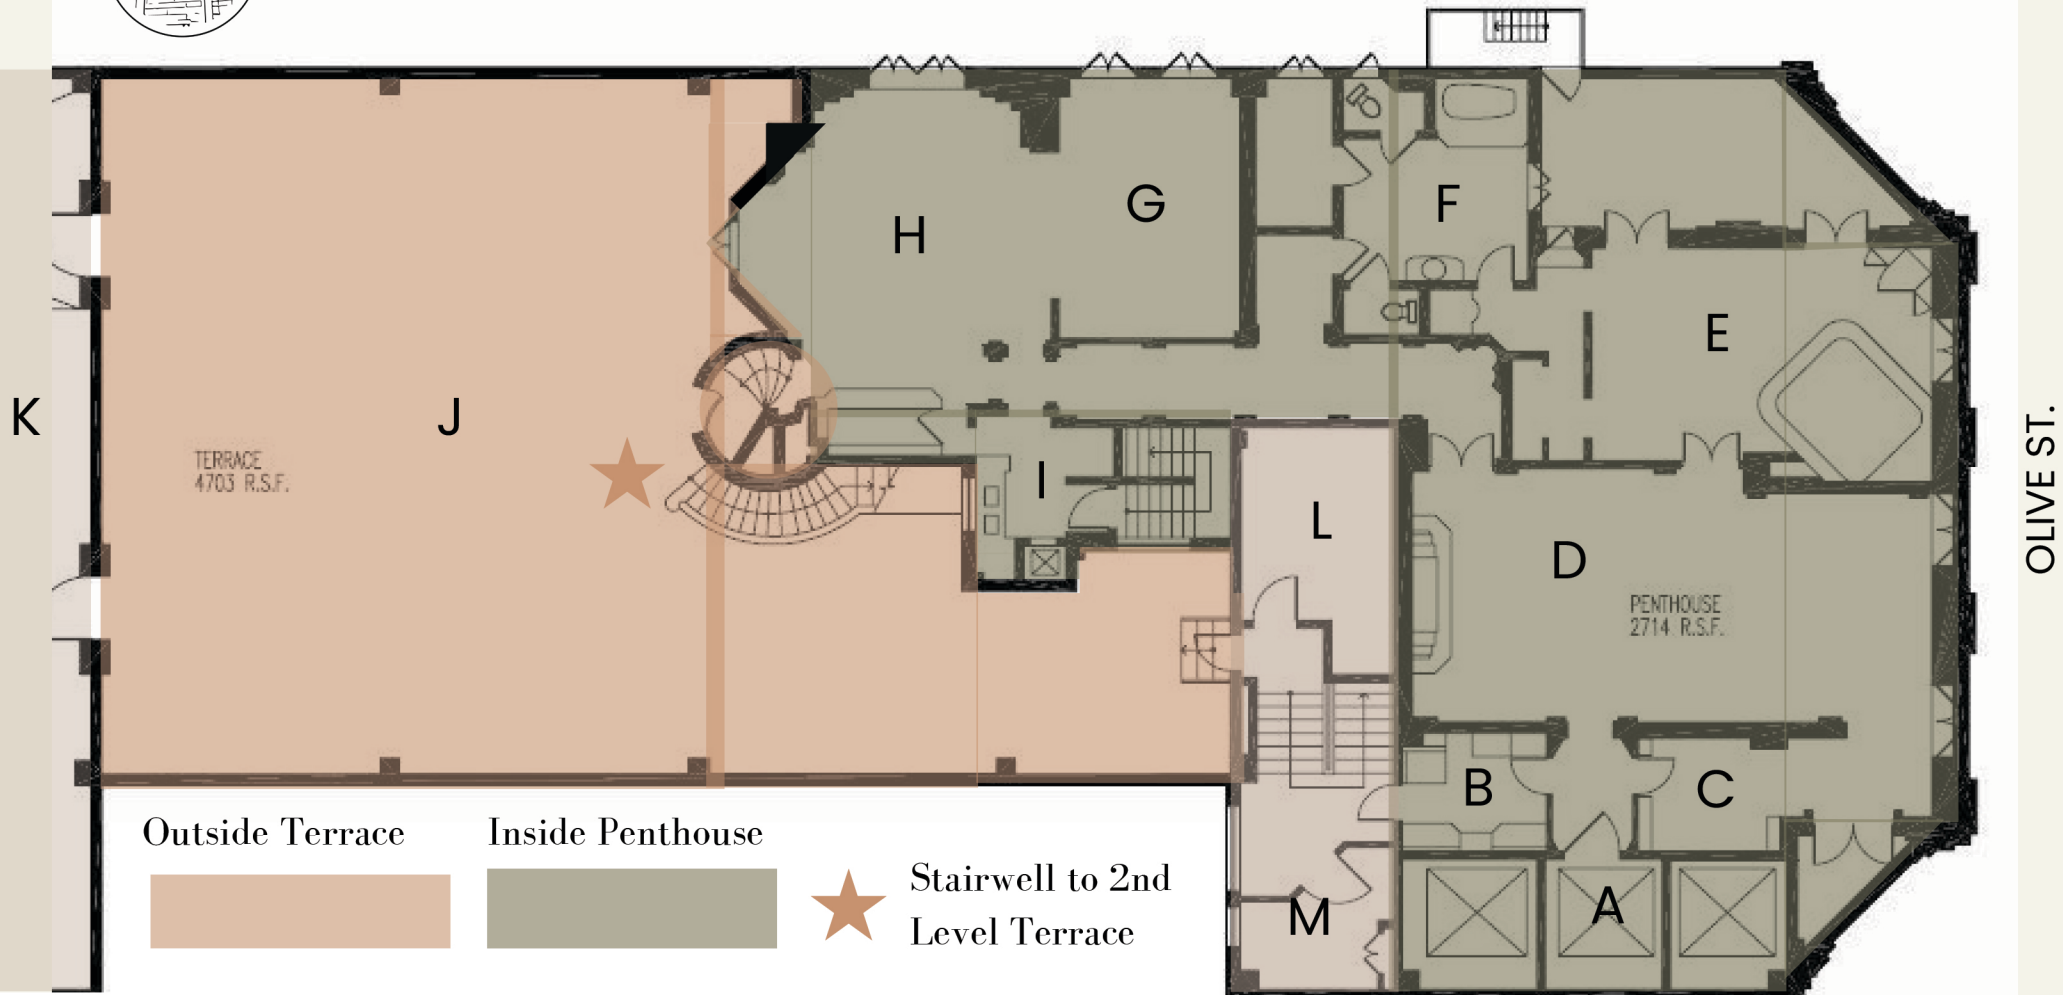

THE OVIATT

KEY

A - Elevator & Entrance

B - Powder Room

C - The Study

D - Living Room

E - Bedroom & Getting Ready Room

F - Private Bathroom Suite

G & H - Cocktail Lounge

I - Back-of-house

J - Rooftop Terrace Level 1 *F, G & H represent Level 2

K - Kitchen Service Area

L - Guest Bathrooms

M - Supply Closet

SCALE: NTS